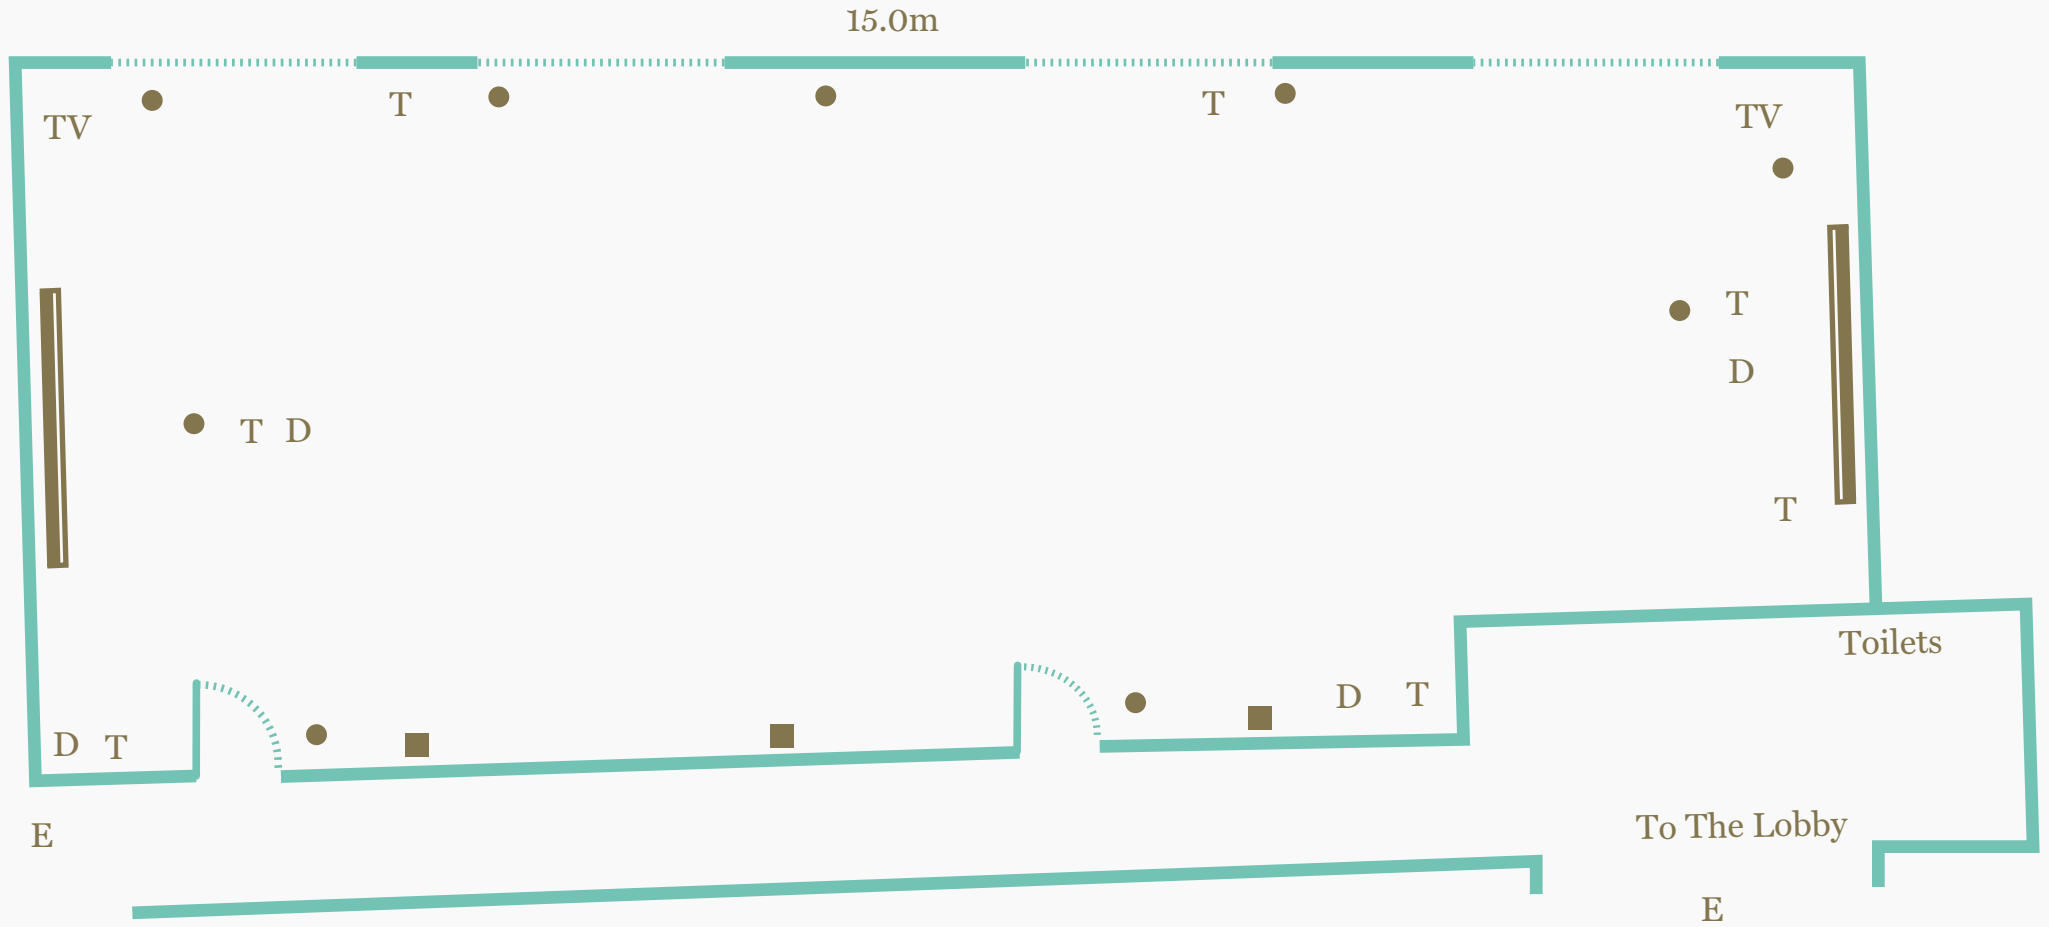

Press and Type Rooms

● 13amp Double Socket Outlet	T Telephone Outlet	E Escape Route	■ Column
TV Television Outlet	D Data Outlet	▭ Large Windows	▬ TV Screen

Floor plans are not to scale and subject to final set ups.