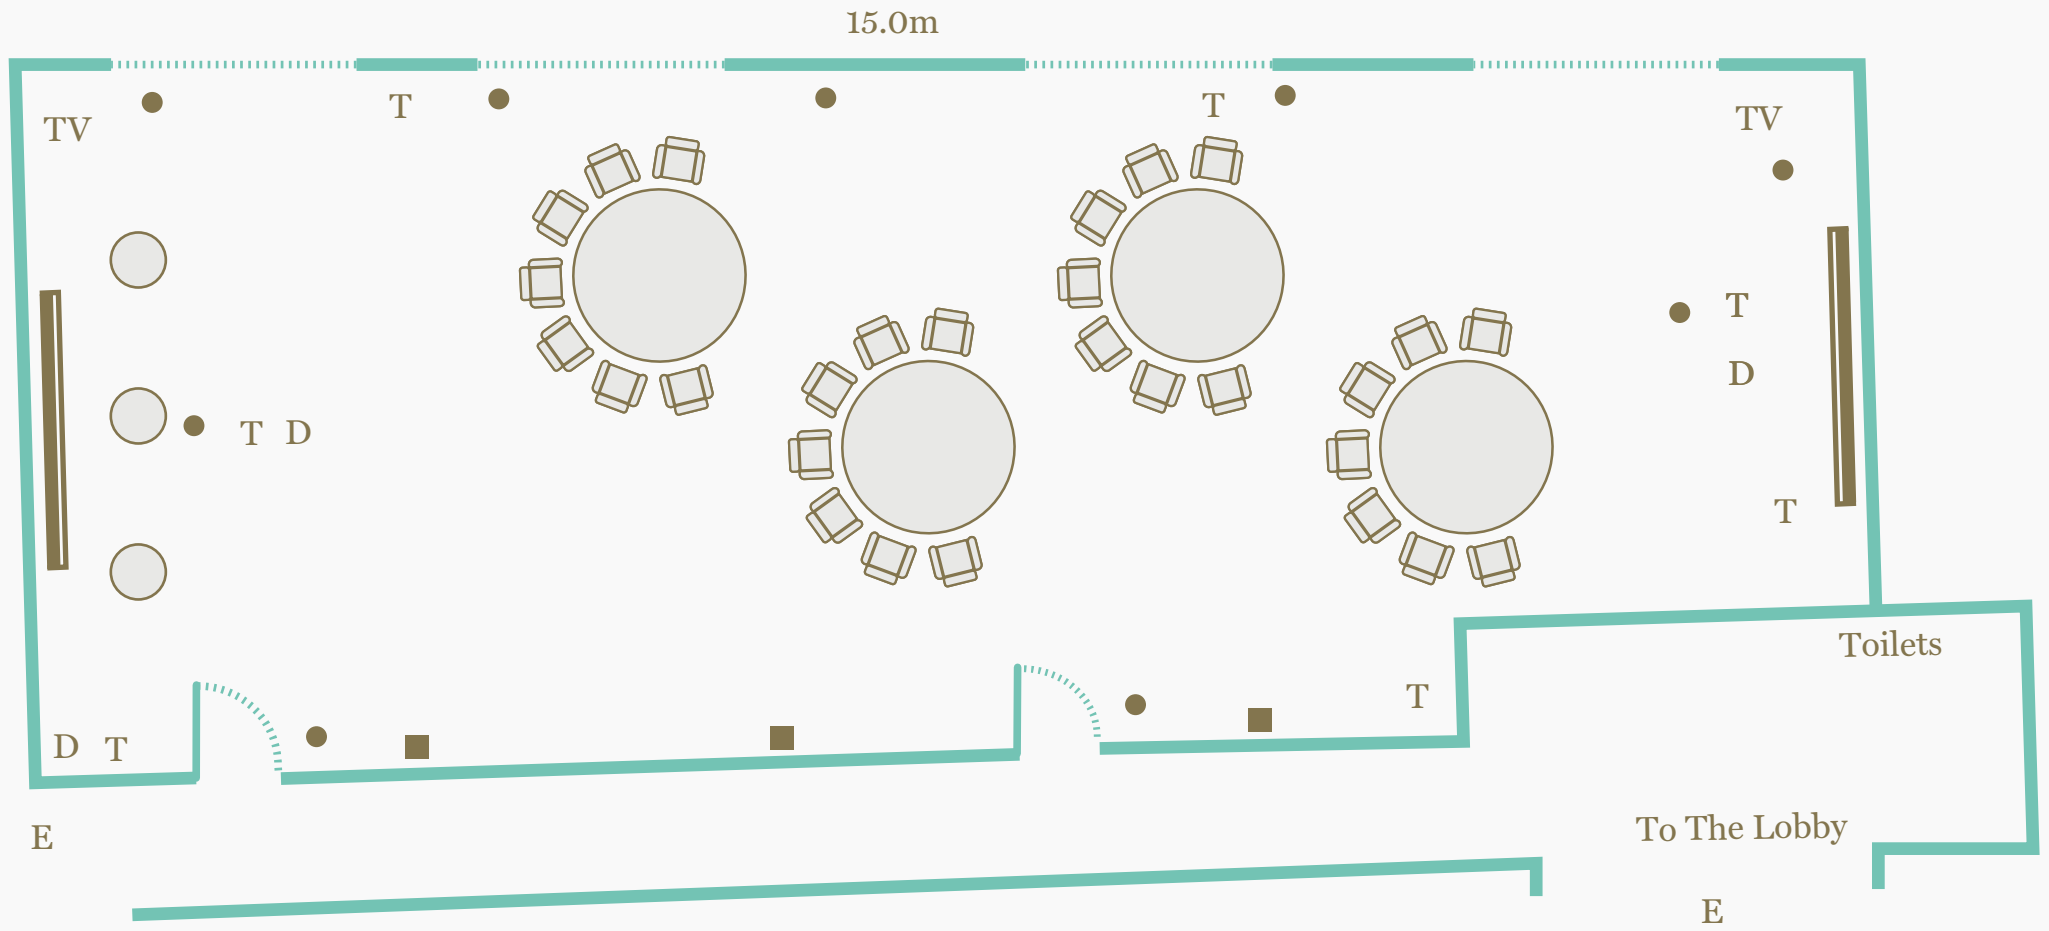

Floor plans are not to scale and subject to final set ups.

Press and Type Rooms - Dinner (50 Guests)

● 13amp Double Socket Outlet

■ Column

TV Television Outlet

T Telephone Outlet

D Data Outlet

○ Poseur Table

E Escape Route

□ Large Windows

▬ TV Screen

Floor plans are not to scale and subject to final set ups.

Press and Type Rooms - Cabaret (28 Guests)

● 13amp Double Socket Outlet

■ Column

TV Television Outlet

● 13amp Double Socket Outlet

■ Column

TV Television Outlet

T Telephone Outlet

D Data Outlet

○ Poseur Table

E Escape Route

▭ Large Windows

▬ TV Screen

Floor plans are not to scale and subject to final set ups.

Press and Type Rooms - U-shape (30 Guests)

● 13amp Double Socket Outlet

■ Column

TV Television Outlet

T Telephone Outlet

D Data Outlet