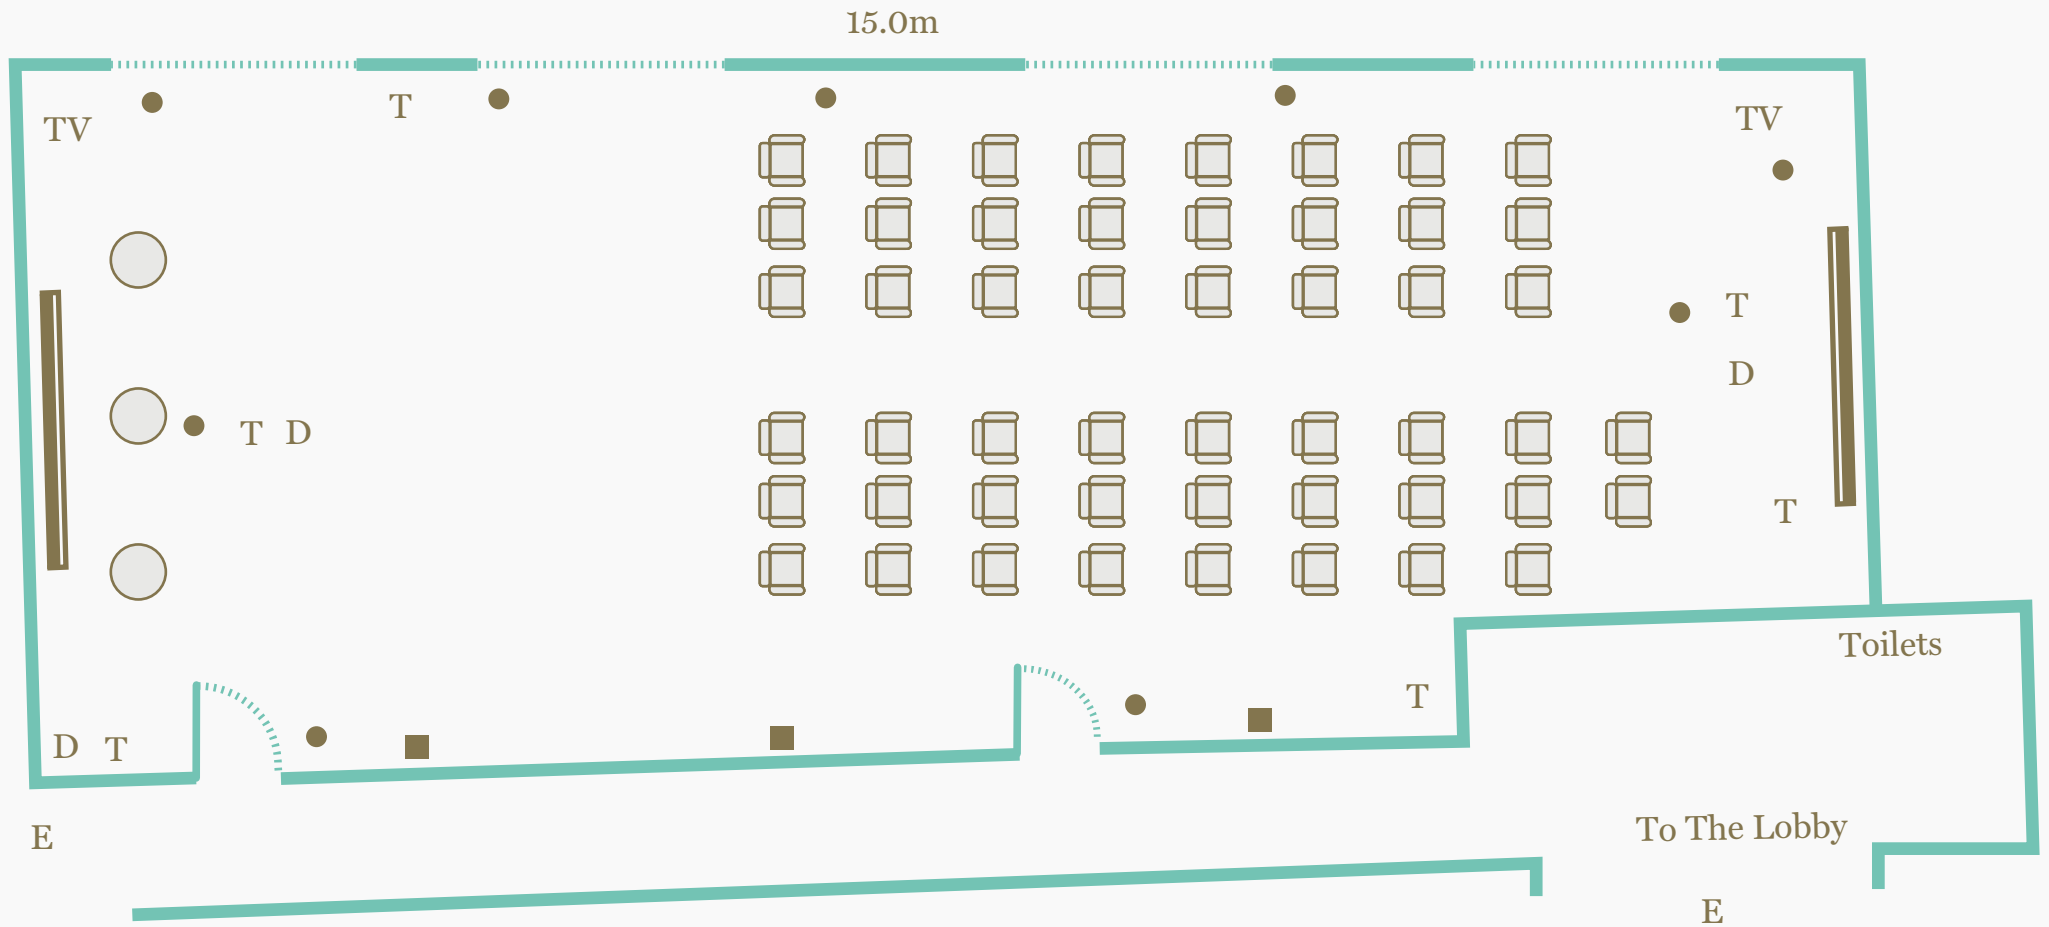

T Telephone Outlet

D Data Outlet

○ Poseur Table

E Escape Route

□ Large Windows

▬ TV Screen

Floor plans are not to scale and subject to final set ups.

Press and Type Rooms - Theatre (50 Guests)

● 13amp Double Socket Outlet

■ Column

TV Television Outlet

T Telephone Outlet

D Data Outlet

○ Poseur Table

E Escape Route

▭ Large Windows

▬ TV Screen

Floor plans are not to scale and subject to final set ups.

Press and Type Rooms - U-shape (30 Guests)

● 13amp Double Socket Outlet

■ Column

TV Television Outlet

T Telephone Outlet

D Data Outlet

TV Television Outlet

T Telephone Outlet

D Data Outlet

○ Poseur Table

E Escape Route

□ Large Windows

▬ TV Screen

Floor plans are not to scale and subject to final set ups.