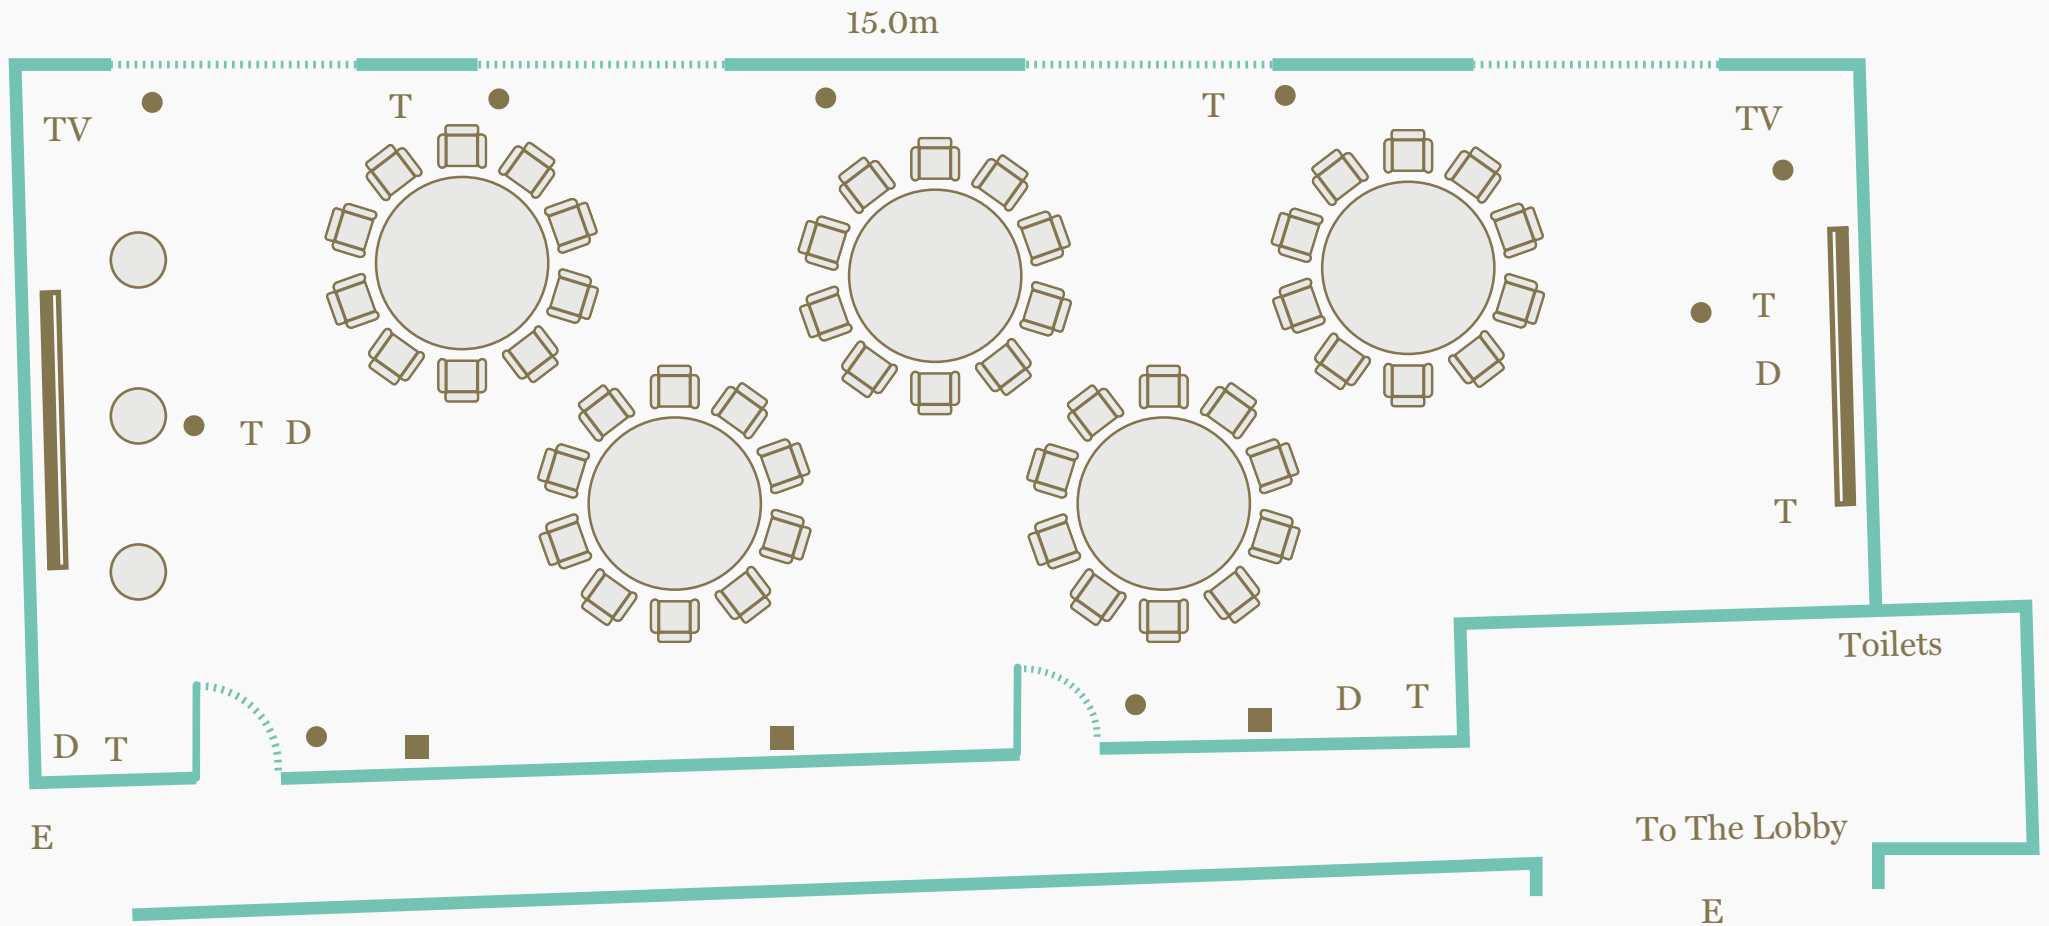

Floor plans are not to scale and subject to final set ups.

Press and Type Rooms - Dinner (50 Guests)

● 13amp Double Socket Outlet

■ Column

TV Television Outlet

T Telephone Outlet

D Data Outlet

○ Poseur Table

E Escape Route

□ Large Windows

▬ TV Screen

Floor plans are not to scale and subject to final set ups.

Press and Type Rooms - Cabaret (28 Guests)

● 13amp Double Socket Outlet

■ Column

TV Television Outlet

● 13amp Double Socket Outlet

■ Column

TV Television Outlet

T Telephone Outlet

D Data Outlet

○ Poseur Table

E Escape Route

▭ Large Windows

▬ TV Screen

Floor plans are not to scale and subject to final set ups.

Press and Type Rooms - U-shape (30 Guests)

● 13amp Double Socket Outlet

■ Column

TV Television Outlet

T Telephone Outlet

D Data Outlet