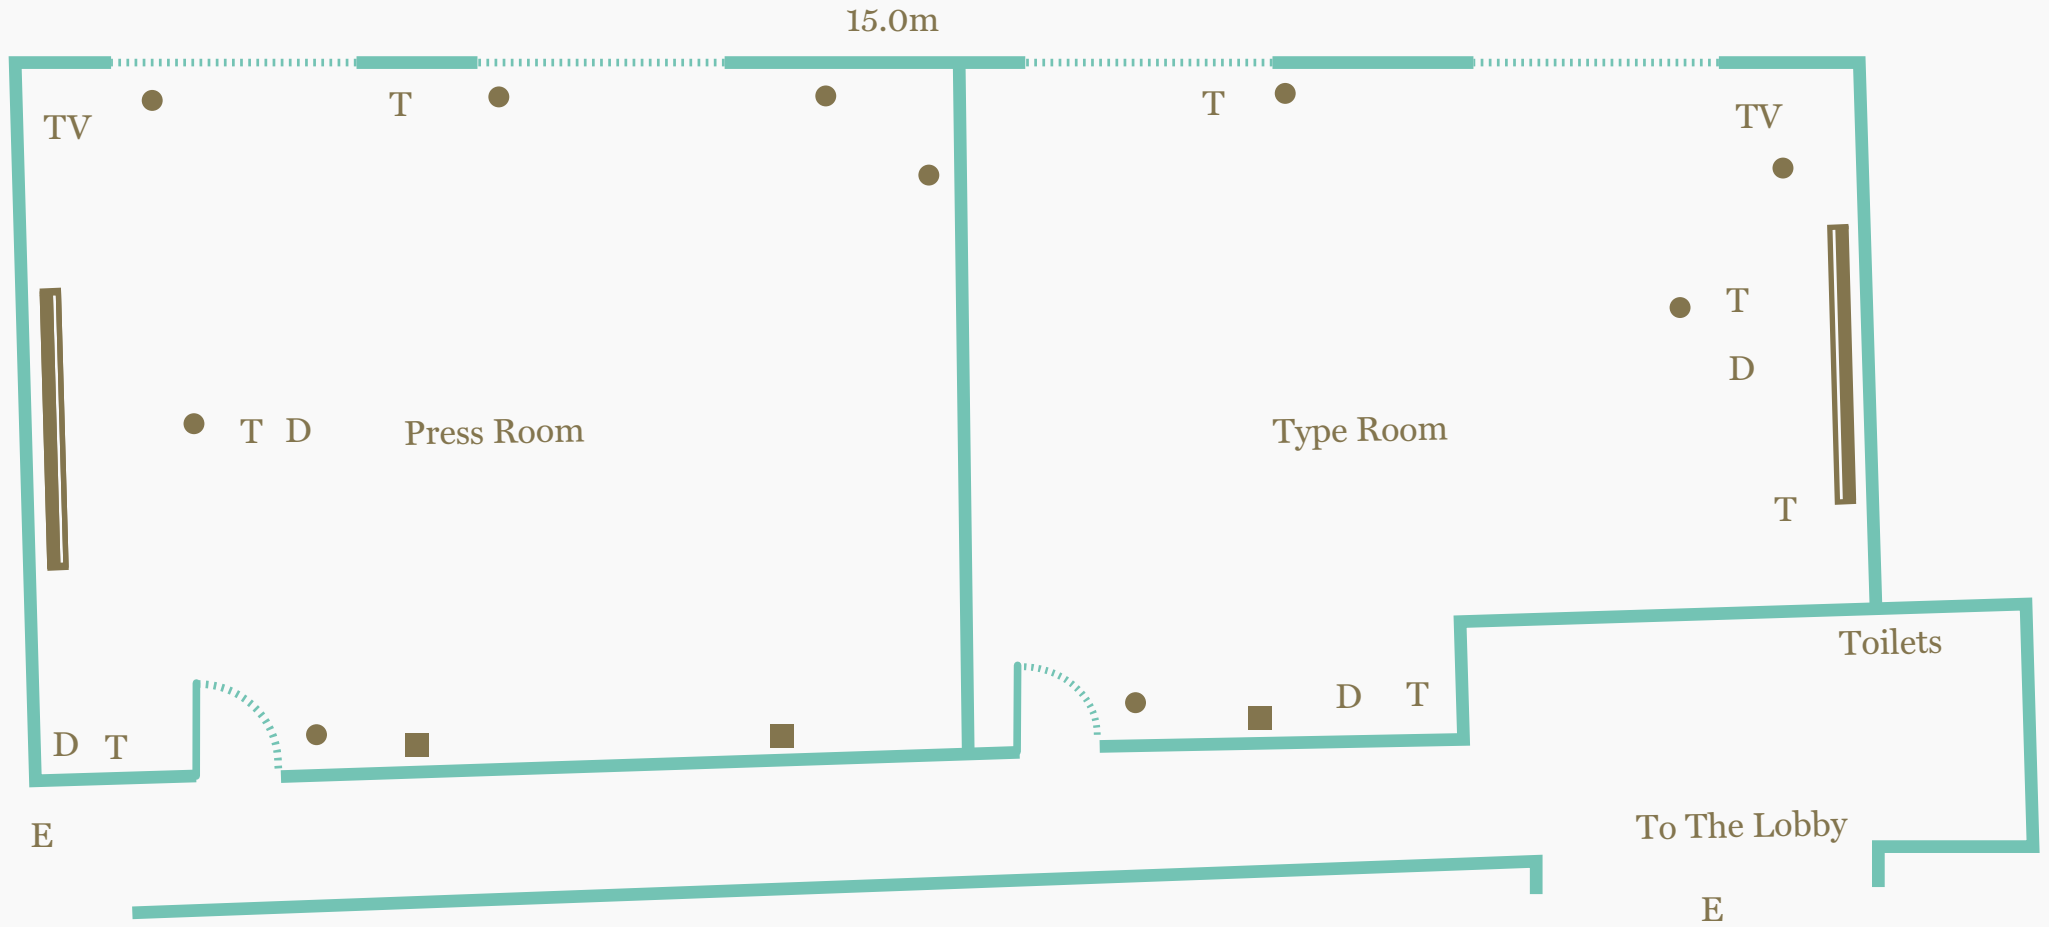

○ Poseur Table

E Escape Route

□ Large Windows

▬ TV Screen

Floor plans are not to scale and subject to final set ups.

Press & Type Rooms - Boardroom (30 Guests)

● 13amp Double Socket Outlet

■ Column

TV Television Outlet

T Telephone Outlet

D Data Outlet

○ Poseur Table

E Escape Route

□ Large Windows

▬ TV Screen

Floor plans are not to scale and subject to final set ups.

Press & Type Rooms (Divide)

- | | | | |
|------------------------------|--------------------|-----------------|-------------|
| ● 13amp Double Socket Outlet | T Telephone Outlet | E Escape Route | ■ Column |
| TV Television Outlet | D Data Outlet | ⌈ Large Windows | ▬ TV Screen |

Floor plans are not to scale and subject to final set ups.