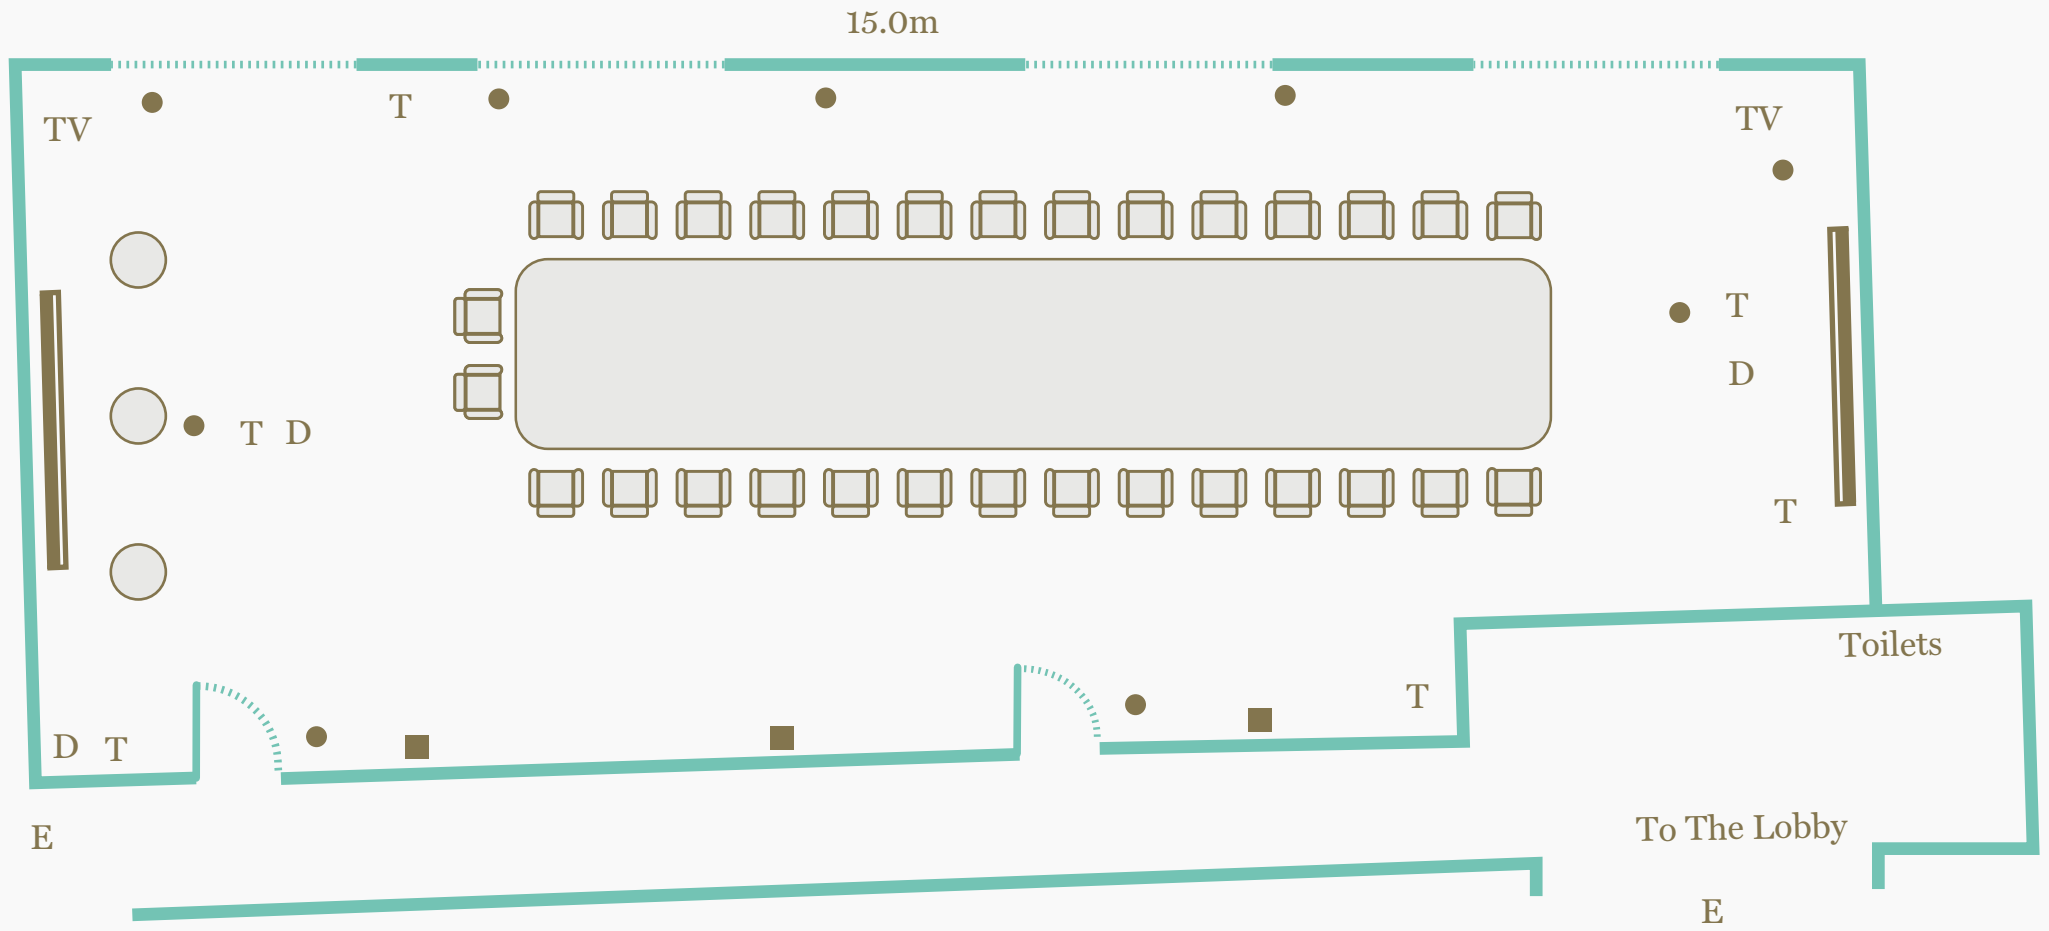

○ Poseur Table

E Escape Route

□ Large Windows

▬ TV Screen

Floor plans are not to scale and subject to final set ups.

Press & Type Rooms - Boardroom (30 Guests)

● 13amp Double Socket Outlet

■ Column

TV Television Outlet

T Telephone Outlet

D Data Outlet

○ Poseur Table

E Escape Route

□ Large Windows

▬ TV Screen

Floor plans are not to scale and subject to final set ups.