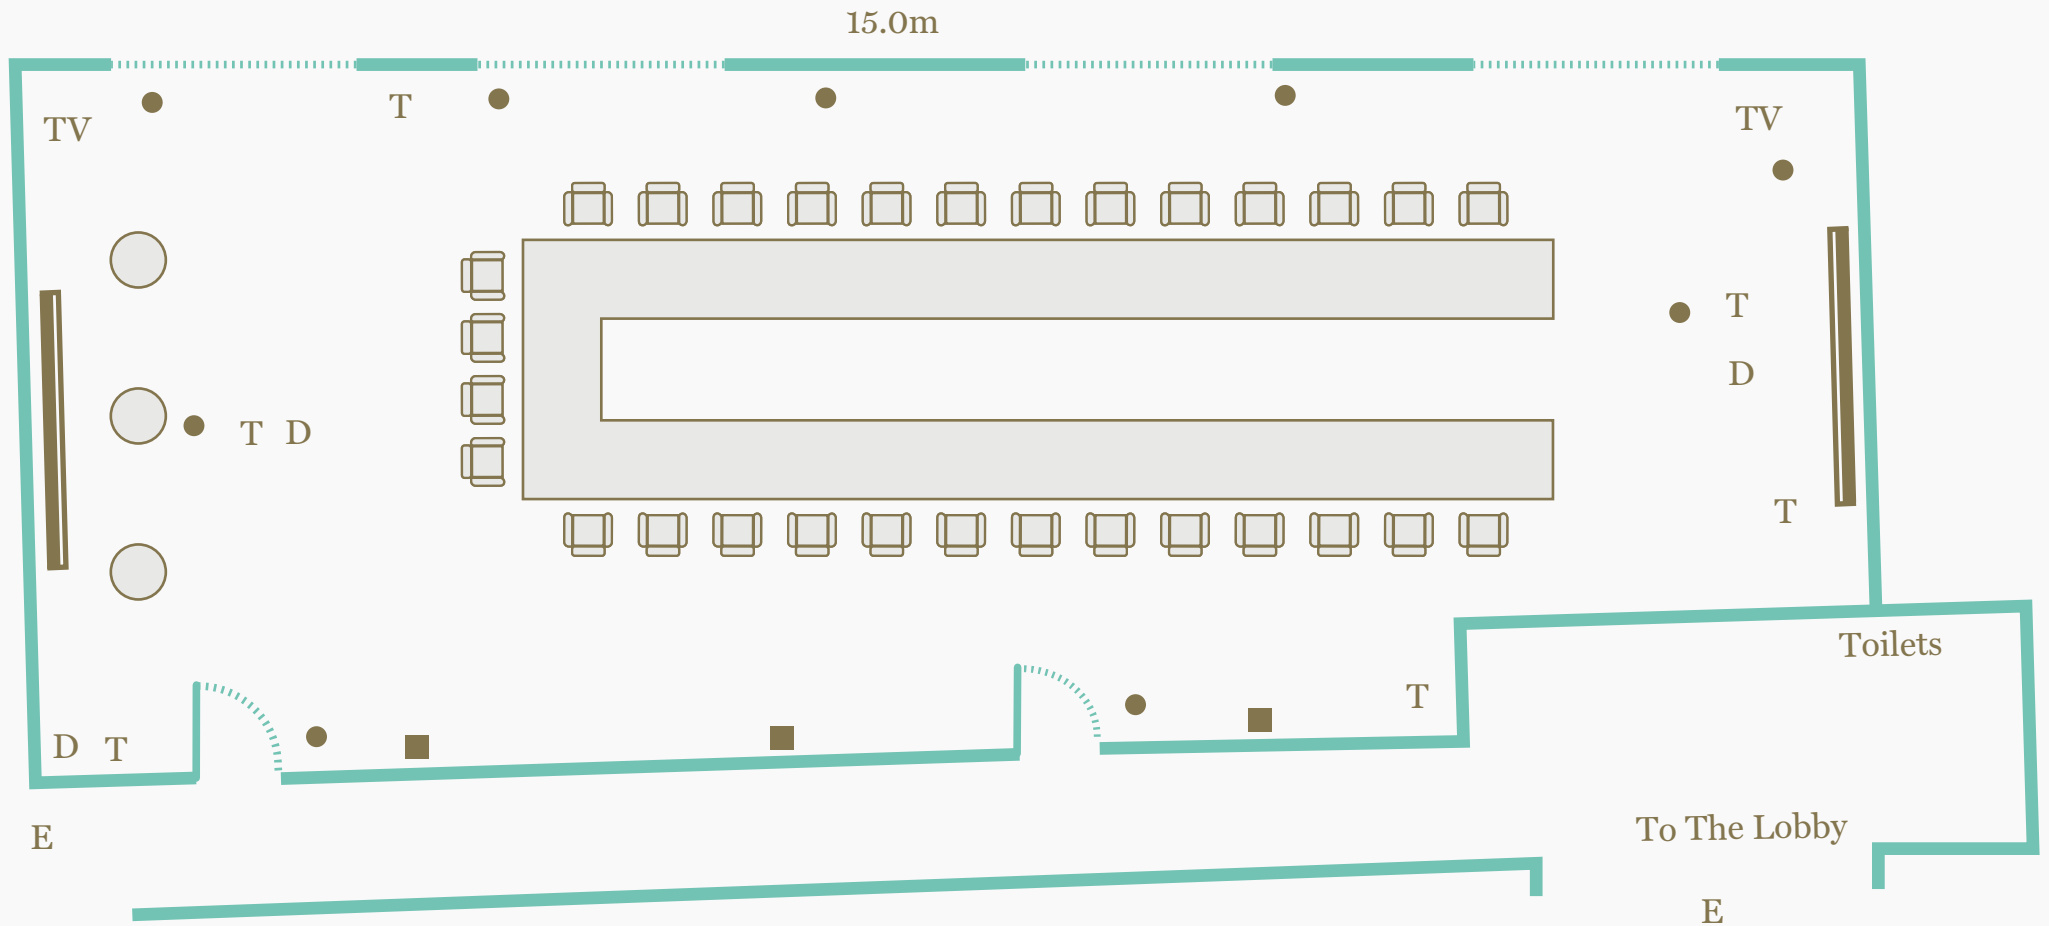

● 13amp Double Socket Outlet

■ Column

TV Television Outlet

T Telephone Outlet

D Data Outlet

○ Poseur Table

E Escape Route

▭ Large Windows

▬ TV Screen

Floor plans are not to scale and subject to final set ups.

Press and Type Rooms - U-shape (30 Guests)

● 13amp Double Socket Outlet

■ Column

TV Television Outlet

T Telephone Outlet

D Data Outlet

○ Poseur Table

E Escape Route

□ Large Windows

▬ TV Screen

Floor plans are not to scale and subject to final set ups.

Press & Type Rooms - Boardroom (30 Guests)

● 13amp Double Socket Outlet

■ Column

TV Television Outlet

T Telephone Outlet

D Data Outlet

○ Poseur Table

E Escape Route

□ Large Windows

▬ TV Screen

Floor plans are not to scale and subject to final set ups.