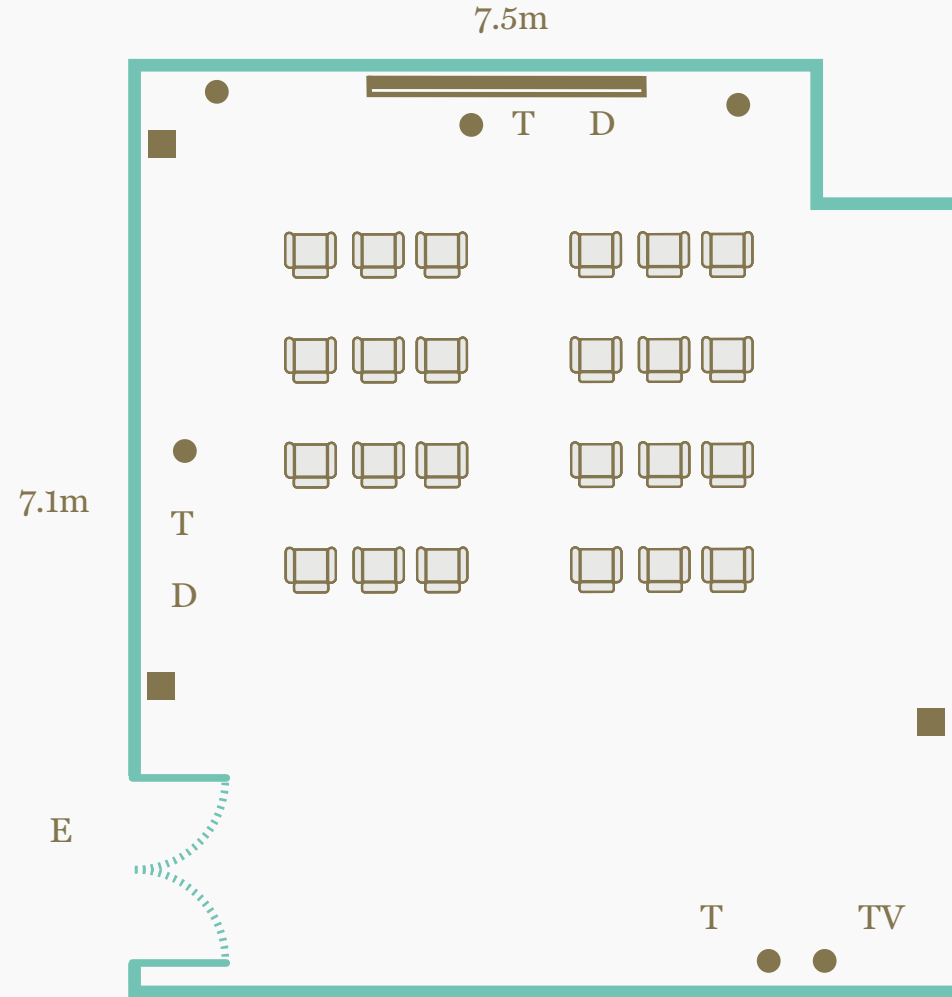

Private Room 3 - Dinner (30 Guests)

-
- | | | | | | | | |
|----|----------------------------|---|------------------|---|---------------|---|-----------|
| ● | 13amp Double Socket Outlet | T | Telephone Outlet | E | Escape Route | ■ | Column |
| TV | Television Outlet | D | Data Outlet | ⌈ | Large Windows | ▬ | TV Screen |
-

Floor plans are not to scale and subject to final set ups.

Private Room 3 - Theatre (24 Guests)

- | | | | | | | | |
|----|----------------------------|---|------------------|---|---------------|---|-----------|
| ● | 13amp Double Socket Outlet | T | Telephone Outlet | E | Escape Route | ■ | Column |
| TV | Television Outlet | D | Data Outlet | □ | Large Windows | ▬ | TV Screen |

Floor plans are not to scale and subject to final set ups.

Private Room 3 - Boardroom (18 Guests)

- | | | | |
|------------------------------|--------------------|-----------------|-------------|
| ● 13amp Double Socket Outlet | T Telephone Outlet | E Escape Route | ■ Column |
| TV Television Outlet | D Data Outlet | ▭ Large Windows | ▬ TV Screen |

Floor plans are not to scale and subject to final set ups.