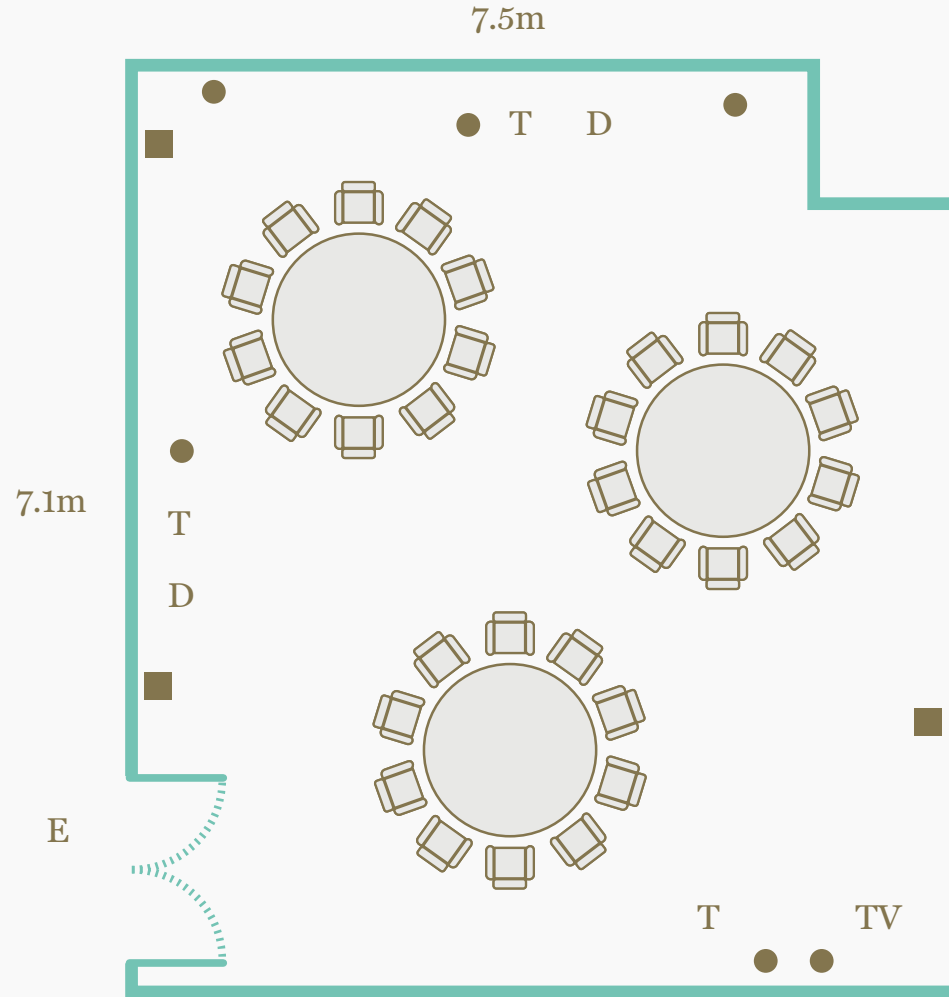

Private Room 3 - Dinner (30 Guests)

-
- | | | | | | | | |
|----|----------------------------|---|------------------|---|---------------|---|-----------|
| ● | 13amp Double Socket Outlet | T | Telephone Outlet | E | Escape Route | ■ | Column |
| TV | Television Outlet | D | Data Outlet | ⌈ | Large Windows | ▬ | TV Screen |
-

Floor plans are not to scale and subject to final set ups.

Private Room 3 - Theatre (24 Guests)

- | | | | | | | | |
|----|----------------------------|---|------------------|---|---------------|---|-----------|
| ● | 13amp Double Socket Outlet | T | Telephone Outlet | E | Escape Route | ■ | Column |
| TV | Television Outlet | D | Data Outlet | □ | Large Windows | ▬ | TV Screen |

Floor plans are not to scale and subject to final set ups.

Private Room 3 - Boardroom (18 Guests)

- | | | | |
|------------------------------|--------------------|-----------------|-------------|
| ● 13amp Double Socket Outlet | T Telephone Outlet | E Escape Route | ■ Column |
| TV Television Outlet | D Data Outlet | ▭ Large Windows | ▬ TV Screen |

Floor plans are not to scale and subject to final set ups.