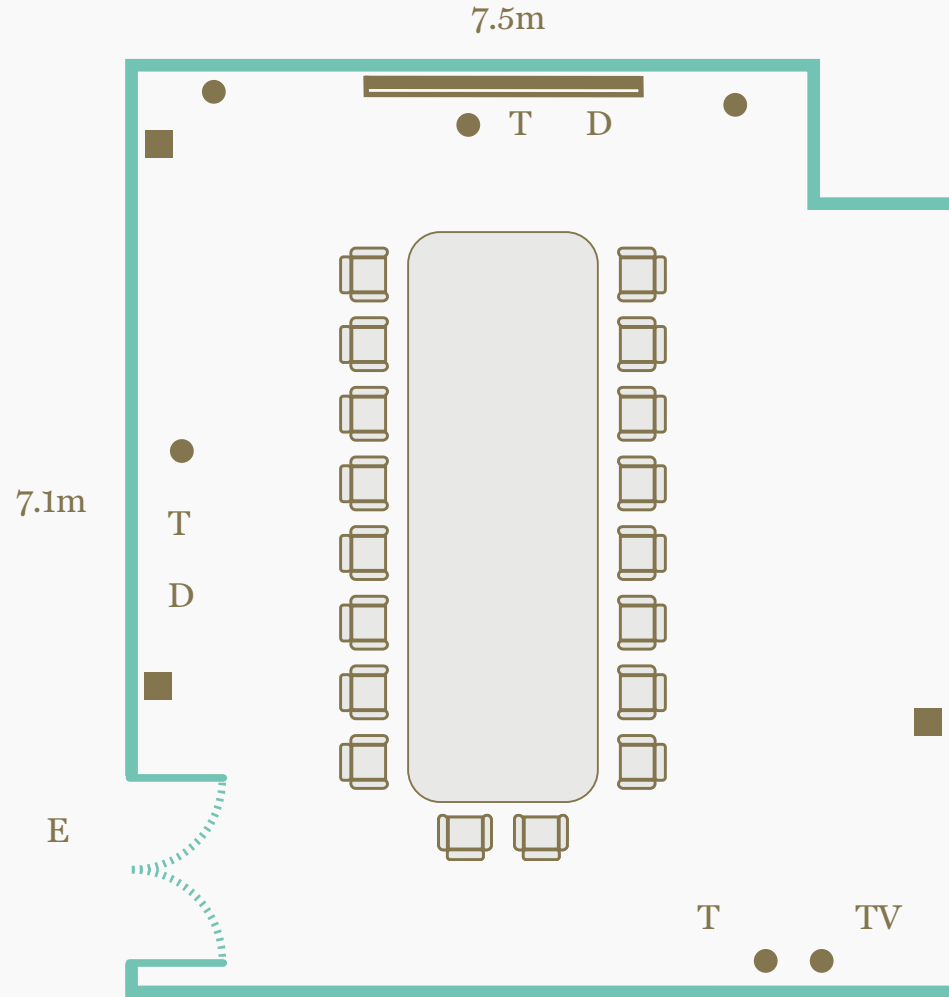

Private Room 3 - Dinner (30 Guests)

-
- | | | | | | | | |
|----|----------------------------|---|------------------|---|---------------|---|-----------|
| ● | 13amp Double Socket Outlet | T | Telephone Outlet | E | Escape Route | ■ | Column |
| TV | Television Outlet | D | Data Outlet | ⌈ | Large Windows | ▬ | TV Screen |
-

Floor plans are not to scale and subject to final set ups.

Private Room 3 - Theatre (24 Guests)

- | | | | | | | | |
|----|----------------------------|---|------------------|---|---------------|---|-----------|
| ● | 13amp Double Socket Outlet | T | Telephone Outlet | E | Escape Route | ■ | Column |
| TV | Television Outlet | D | Data Outlet | □ | Large Windows | ▬ | TV Screen |

Floor plans are not to scale and subject to final set ups.

Private Room 3 - Boardroom (18 Guests)

- | | | | |
|------------------------------|--------------------|-----------------|-------------|
| ● 13amp Double Socket Outlet | T Telephone Outlet | E Escape Route | ■ Column |
| TV Television Outlet | D Data Outlet | ▭ Large Windows | ▬ TV Screen |

Floor plans are not to scale and subject to final set ups.